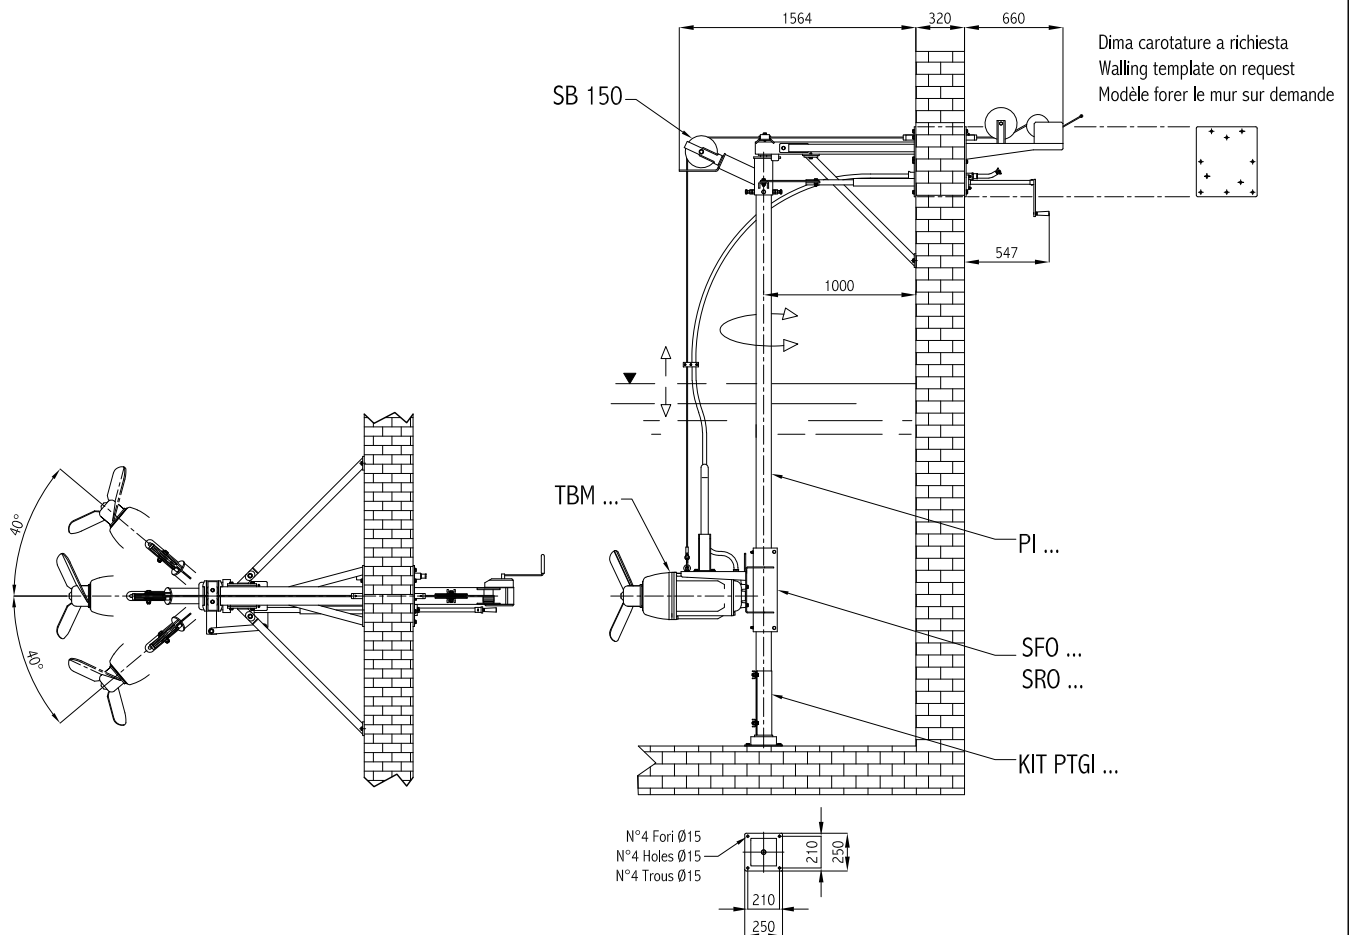

INSTALLAZIONI - INSTALLATIONS - INSTALLATIONS